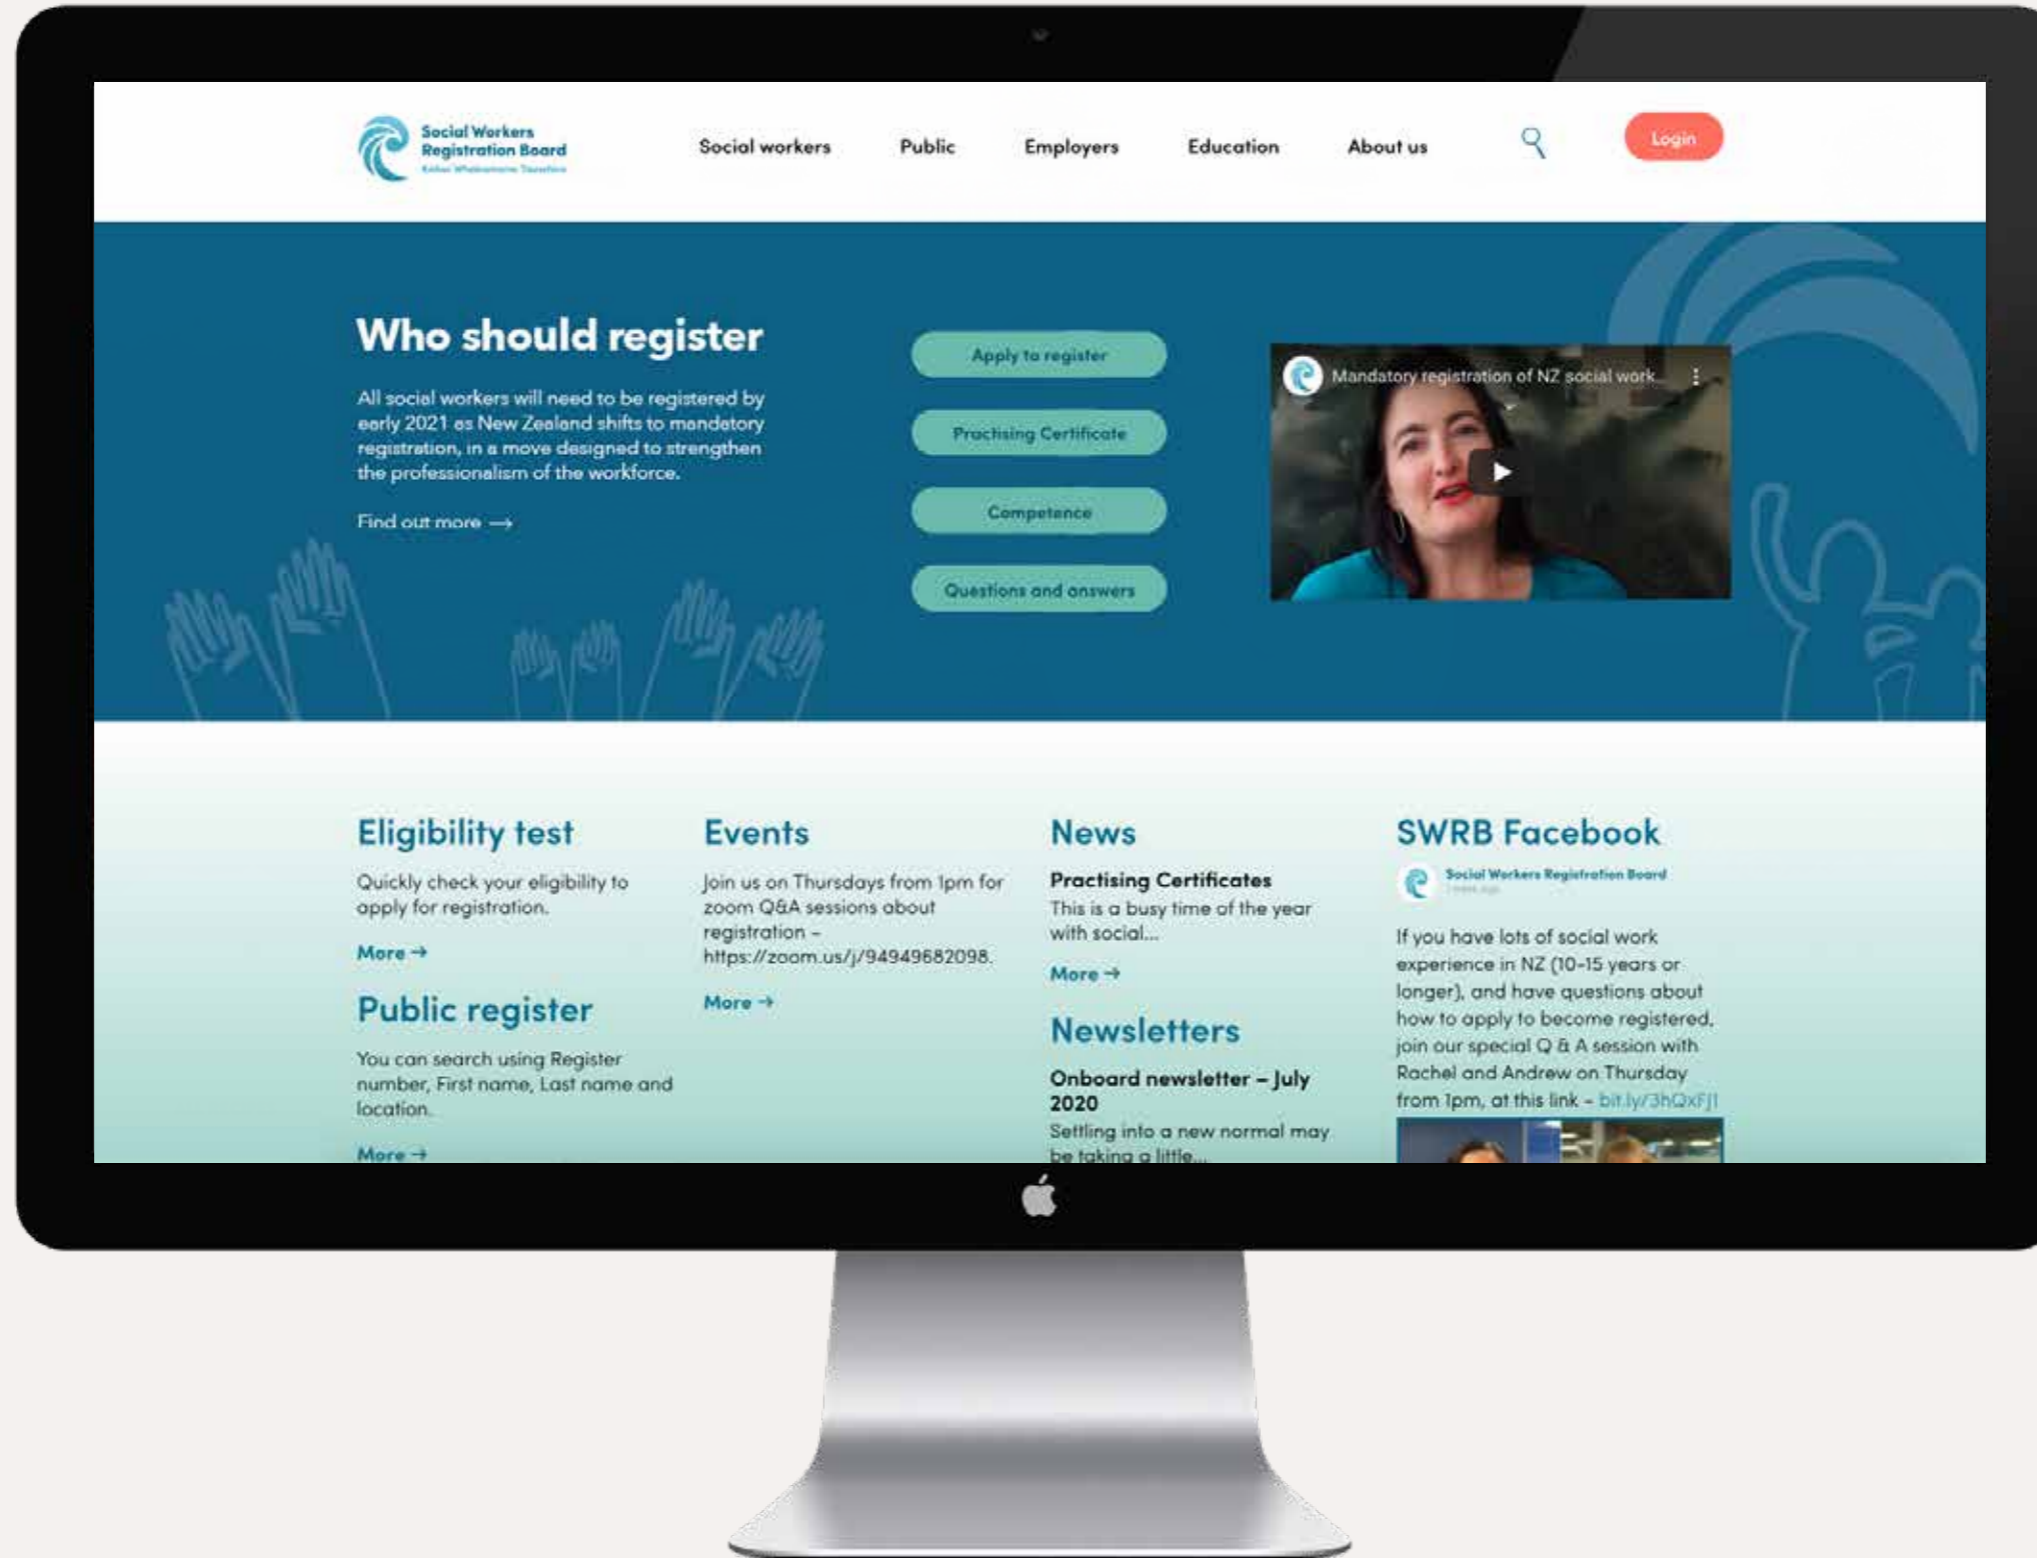

# GOOGLE DISPLAY RETARGETING BANNERS

970 x250px

FRAME 1

FRAME 2

FRAME 3

# GOOGLE DISPLAY RETARGETING BANNERS

970 x 90px

FRAME 1

If you *stand up* for others through your social work *Ngā mihi*

**Social Workers Registration Board**  
Kāhui Whakamana Tauwhiro

FRAME 2

NOW'S your time to STAND UP, be REGISTERED and VALUED.

**Social Workers Registration Board**  
Kāhui Whakamana Tauwhiro

FRAME 3

Find out more here [SWRB.GOVT.NZ](https://www.swrb.govt.nz)

**Social Workers Registration Board**  
Kāhui Whakamana Tauwhiro

# SWRB HOMEPAGE